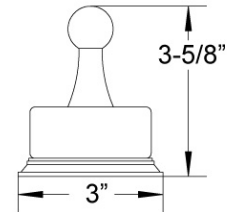

Beige Marble Robe Hook Model KND10_003

FEATURES

- Style: Baroque Treasures
- Collection: Carrara
- Fastener/bolts are included

COLOR FINISHES

- Polished Nickel (KND10_014)
- Satin Nickel (KND10_015)
- Pewter (KND10_15A)
- Polished Chrome (KND10_026)
- Polished Brass (KND10_003)
- Polished Brass Antiqued (KND10_007)
- Satin Brass (KND10_004)
- Polished Gold (KND10_025)
- Polished Gold Antiqued (KND10_25D)
- Satin Gold (KND10_024)
- Satin Gold Antiqued (KND10_24D)
- Satin Jeweler's Gold (KND10_24J)
- Old English Brass (KND10_OEB)
- Antique Brass (KND10_047)
- Antique Bronze (KND10_11B)

WARRANTY

- Limited Lifetime

Image shown may not be in the finish selected