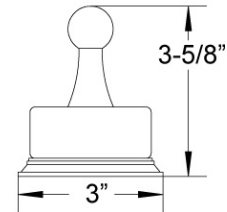

White Marble Robe Hook Model KNB10_003

FEATURES

- Style: Baroque Treasures
- Collection: Carrara
- Fastener/bolts are included

COLOR FINISHES

- Polished Nickel (KNB10_014)
- Satin Nickel (KNB10_015)
- Pewter (KNB10_15A)
- Polished Chrome (KNB10_026)
- Polished Brass (KNB10_003)
- Polished Brass Antiqued (KNB10_007)
- Satin Brass (KNB10_004)
- Polished Gold (KNB10_025)
- Polished Gold Antiqued (KNB10_25D)
- Satin Gold (KNB10_024)
- Satin Gold Antiqued (KNB10_24D)
- Satin Jeweler's Gold (KNB10_24J)
- Old English Brass (KNB10_OEB)
- Antique Brass (KNB10_047)
- Antique Bronze (KNB10_11B)

WARRANTY

- Limited Lifetime

Image shown may not be in the finish selected